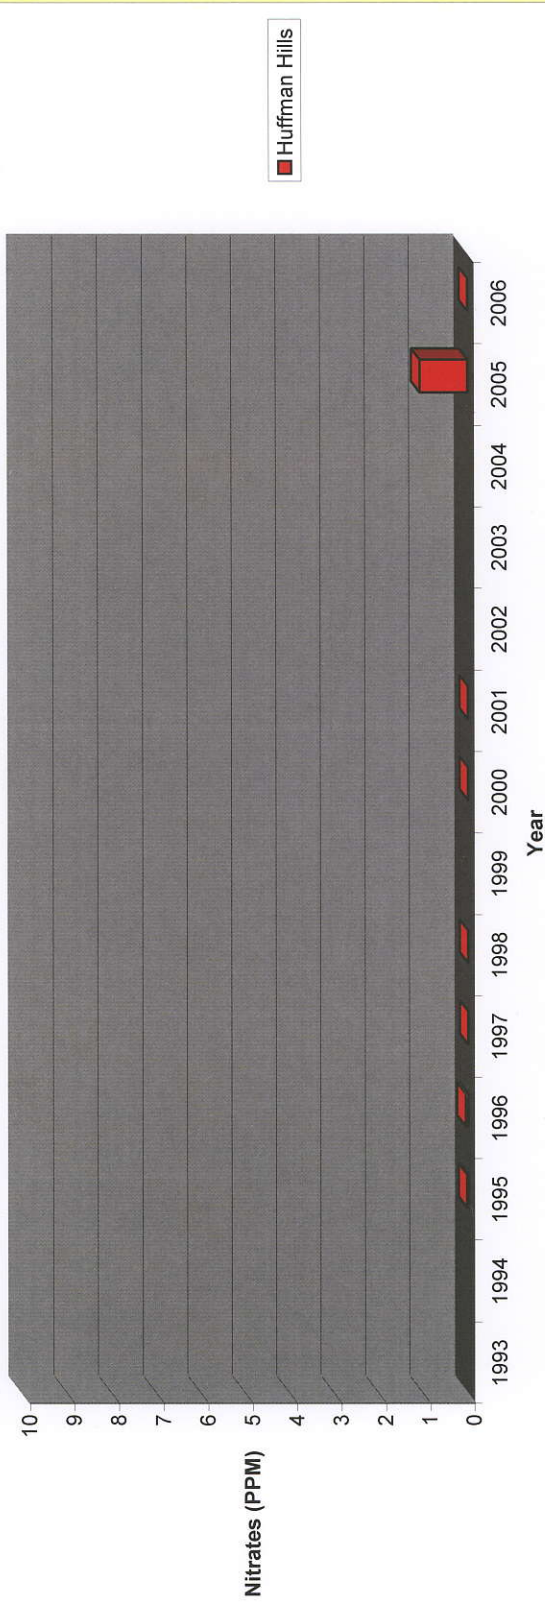

Nitrate Content by Year

System Name

Huffman Hills

1993 1994 1995 1996 1997 1998 1999 2000 2001 2002 2003 2004 2005 2006

1.08

0

0

0

0

0

0

0.03

0.06

0

0

0