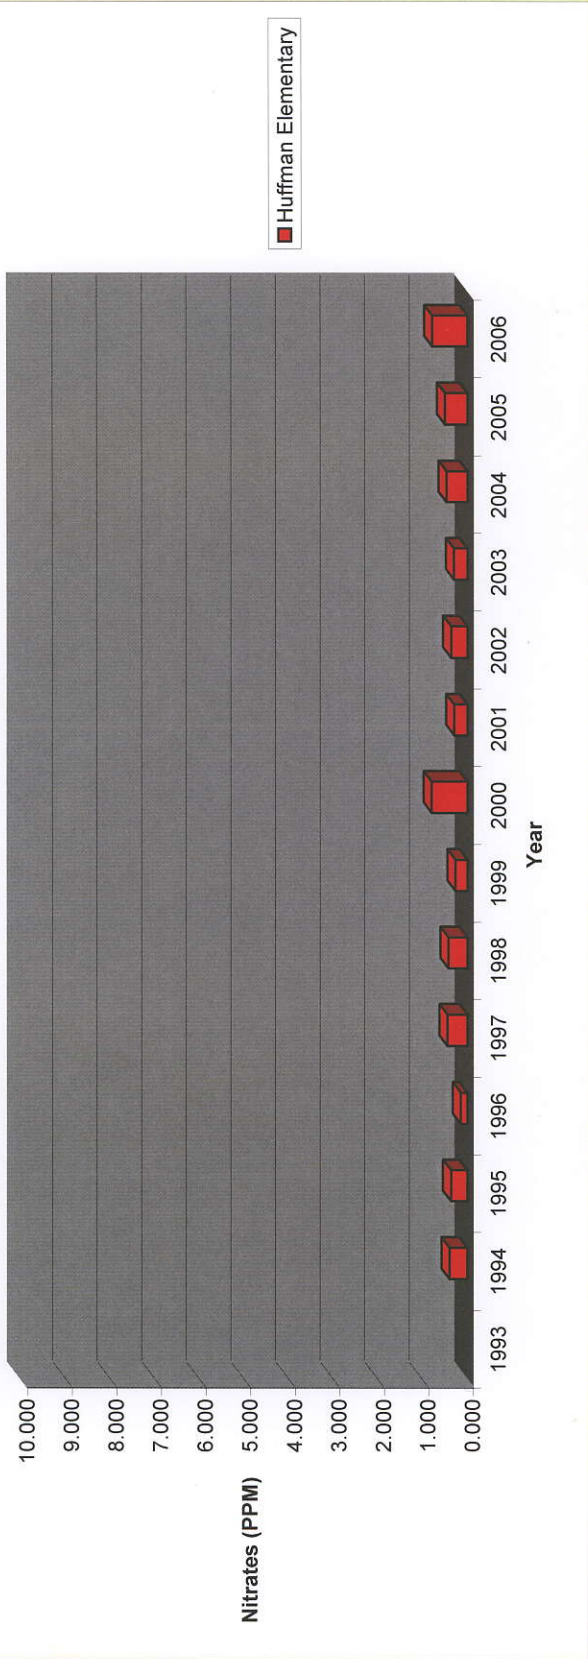

Nitrate Content by Year

System Name

Huffman Elementary

1993 1994 1995 1996 1997 1998 1999 2000 2001 2002 2003 2004 2005 2006

0.400 0.370 0.150 0.450 0.430 0.270 0.810 0.300 0.370 0.472 0.512 0.796