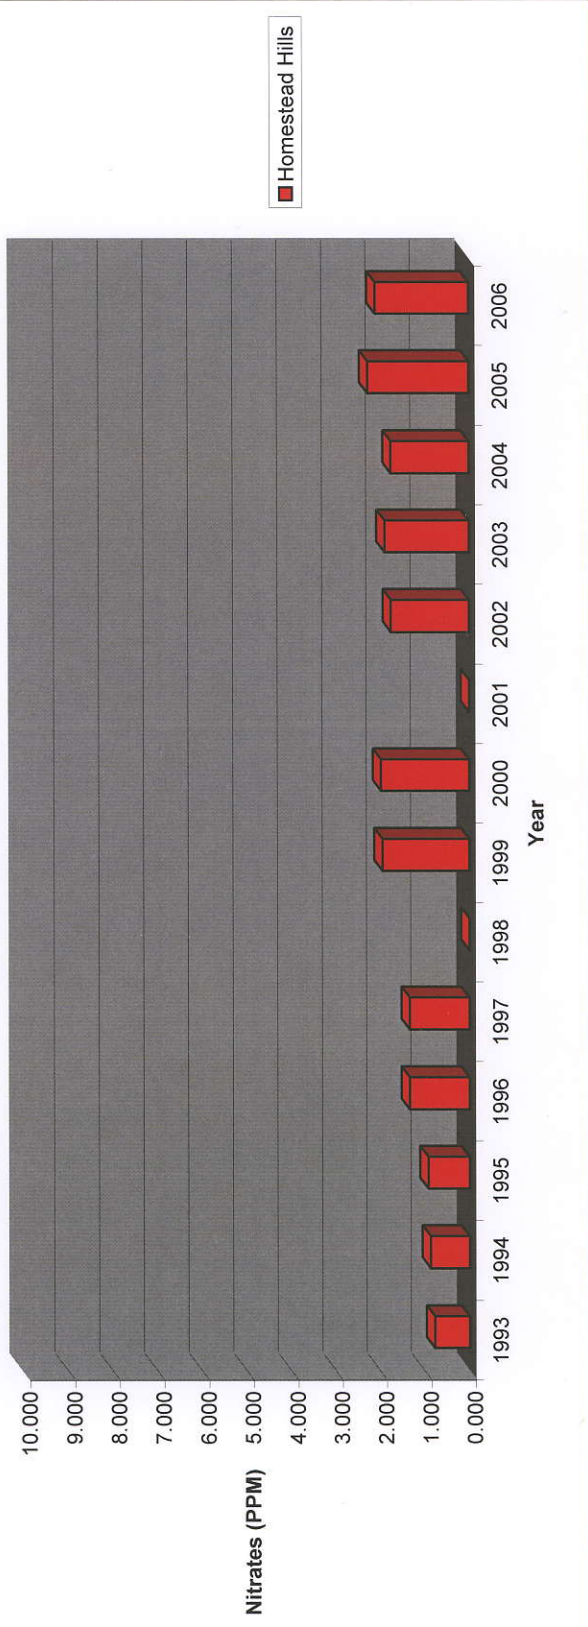

Nitrate Content by Year

System Name	1993	1994	1995	1996	1997	1998	1999	2000	2001	2002	2003	2004	2005	2006
Homestead Hills	0.790	0.880	0.930	1.350	1.350	0.000	1.960	1.990	0.000	1.760	1.900	1.760	2.280	2.110