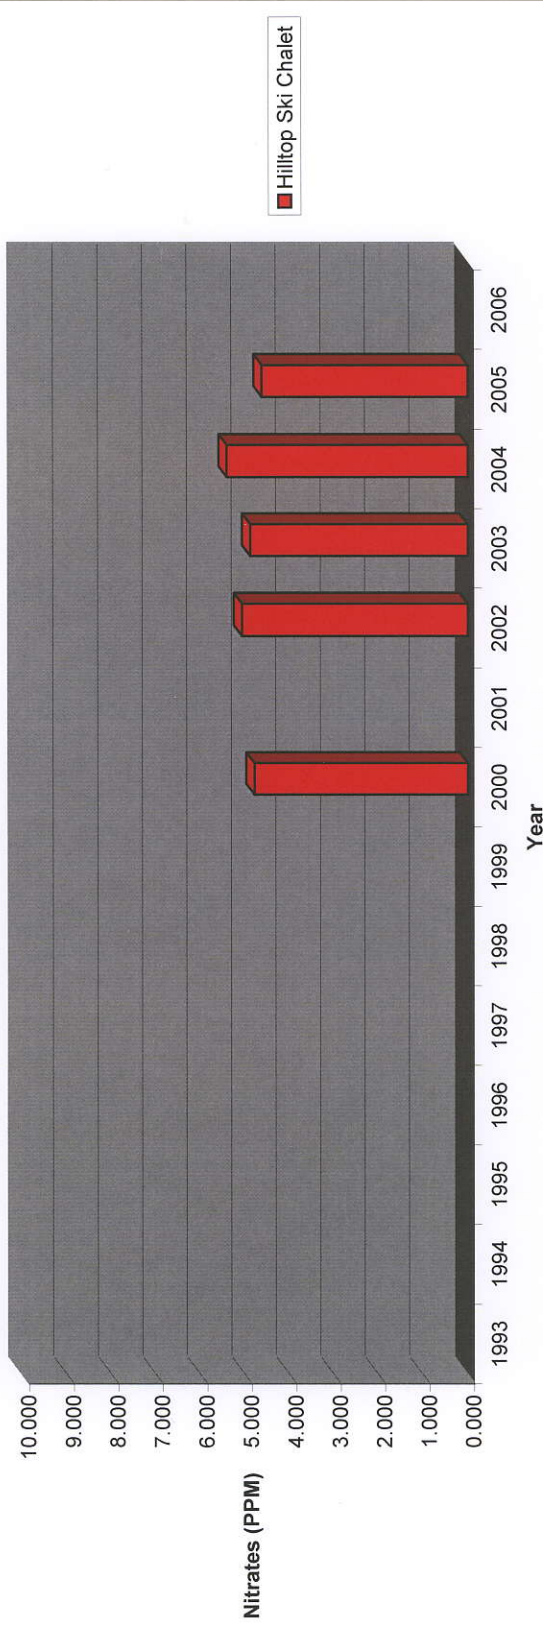

Nitrate Content by Year

System Name

Hilltop Ski Chalet

1993 1994 1995 1996 1997 1998 1999 2000 2001 2002 2003 2004 2005 2006

4.800 5.080 4.890 5.420 4.630