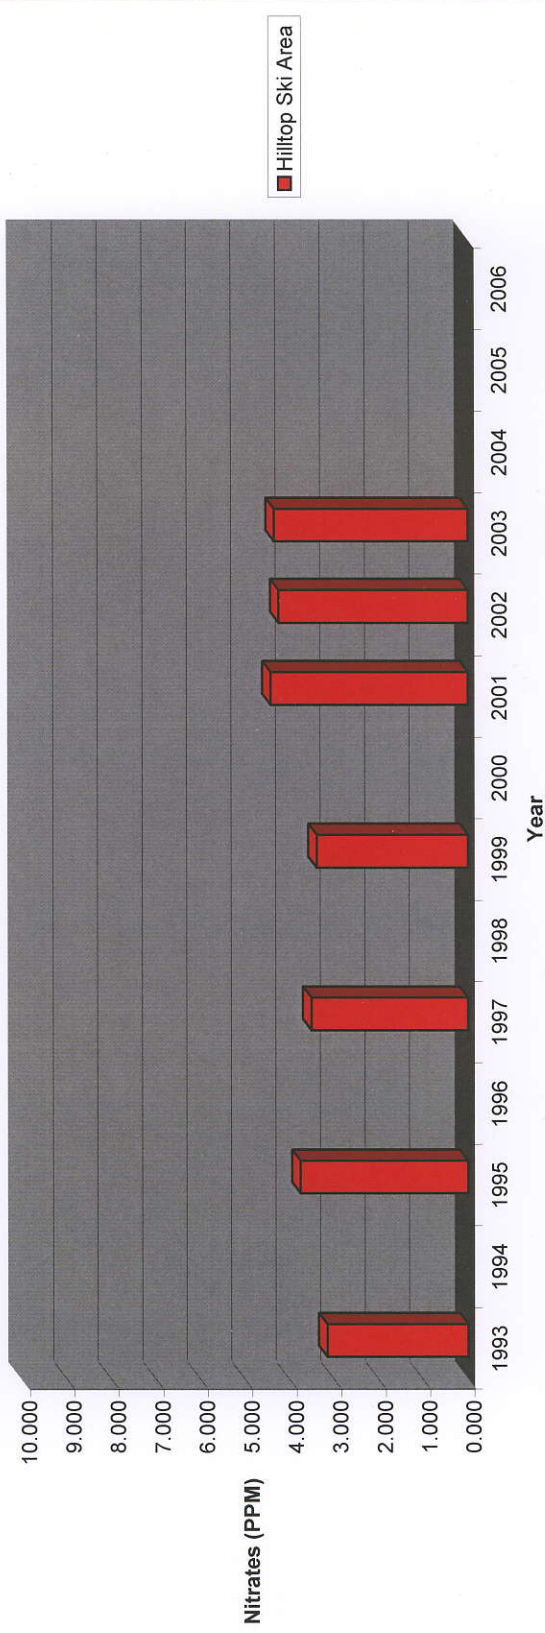

Nitrate Content by Year

System Name

Hilltop Ski Area

1993

3.180

1994

3.780

1995

3.530

1996

3.410

1997

3.410

1998

3.410

1999

3.410

2000

3.410

2001

4.440

2002

4.260

2003

4.360

2004

4.260

2005

4.260

2006

4.360