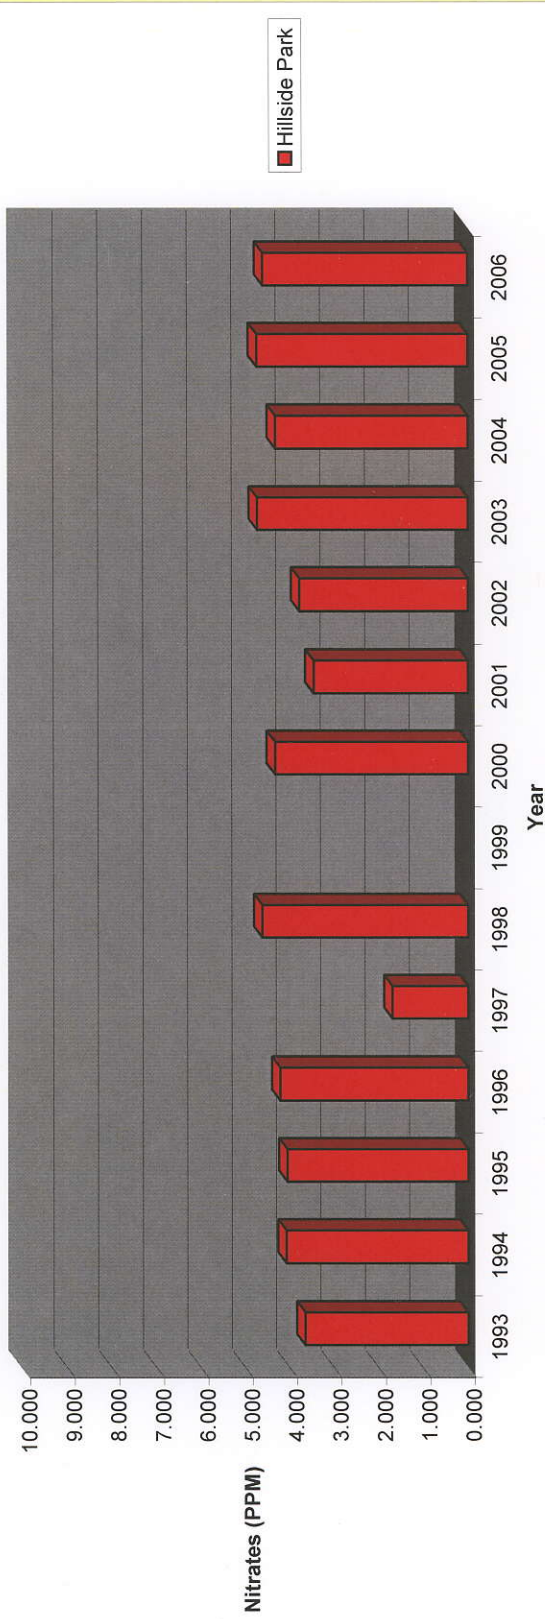

Nitrate Content by Year

System Name

Hillside Park

1993 1994 1995 1996 1997 1998 1999 2000 2001 2002 2003 2004 2005 2006

3.680 4.100 4.080 4.240 1.710 4.640 4.350 3.480 3.800 4.750 4.340 4.760 4.620 4.620