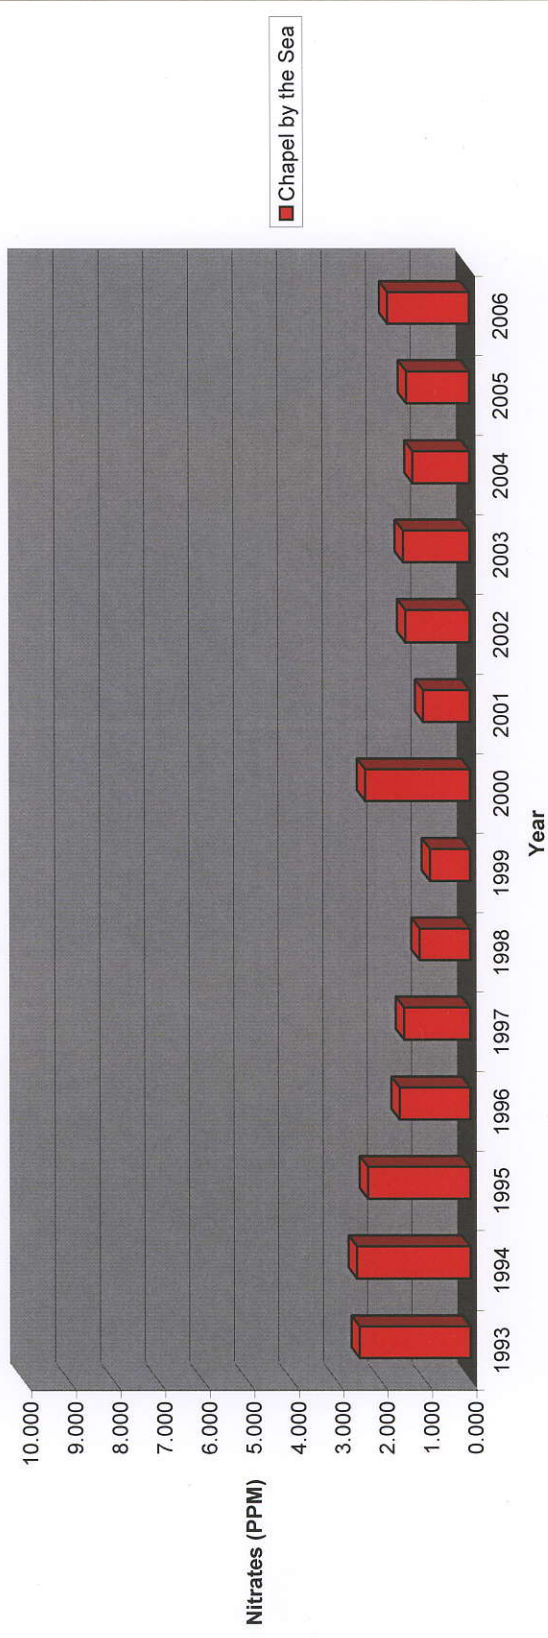

Nitrate Content by Year

System Name	1993	1994	1995	1996	1997	1998	1999	2000	2001	2002	2003	2004	2005	2006
Chapel by the Sea	2.500	2.560	2.310	1.590	1.490	1.140	0.900	2.360	1.050	1.450	1.500	1.280	1.420	1.840