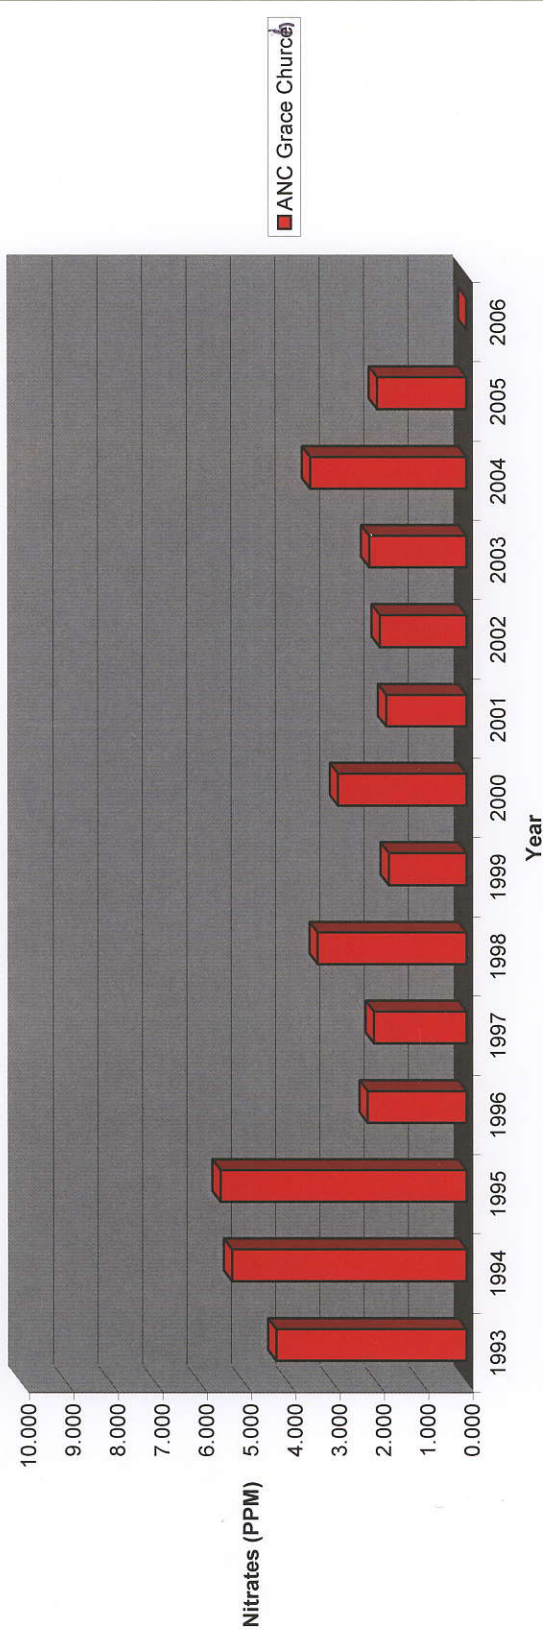

Nitrate Content by Year

System Name

ANC Grace Church

1993 1994 1995 1996 1997 1998 1999 2000 2001 2002 2003 2004 2005 2006

4.300 5.300 5.560 2.240 2.100 3.370 1.760 2.910 1.820 1.960 2.200 3.530 2.020 0.000