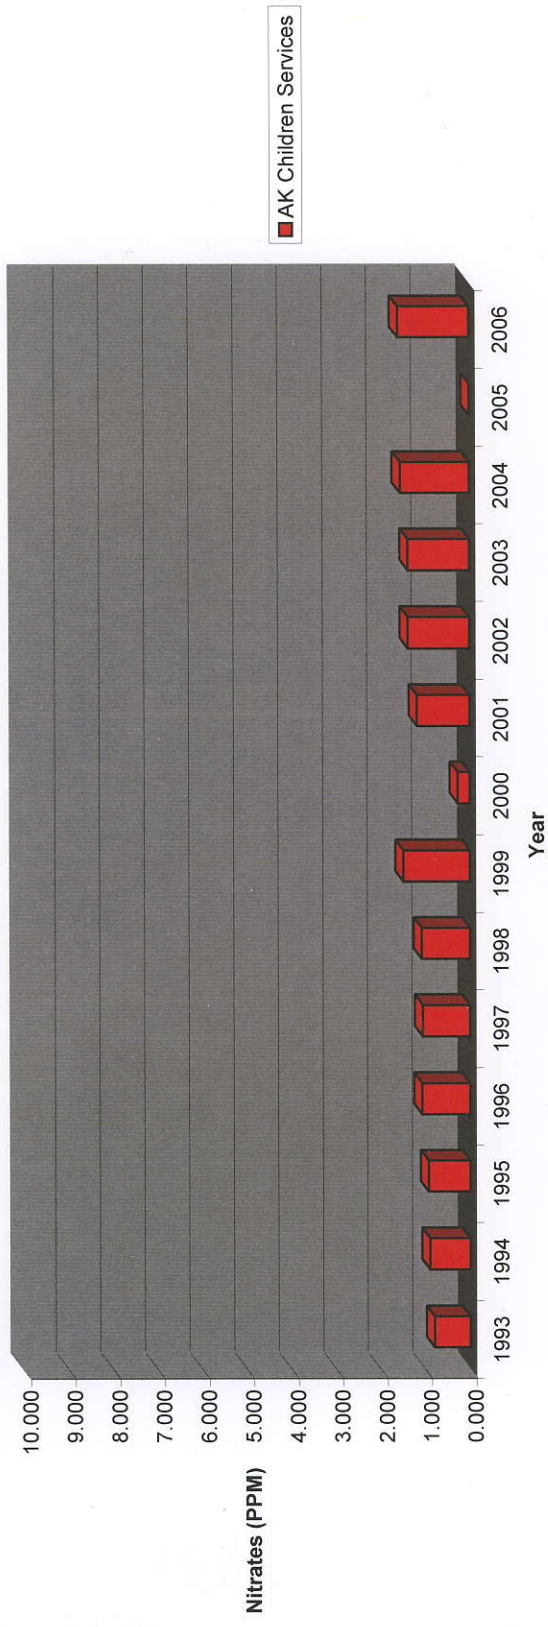

Nitrate Content by Year

System Name	1993	1994	1995	1996	1997	1998	1999	2000	2001	2002	2003	2004	2005	2006
AK Children Services	0.810	0.910	0.940	1.080	1.070	1.090	1.500	0.270	1.190	1.390	1.560	1.390	0.003	1.610